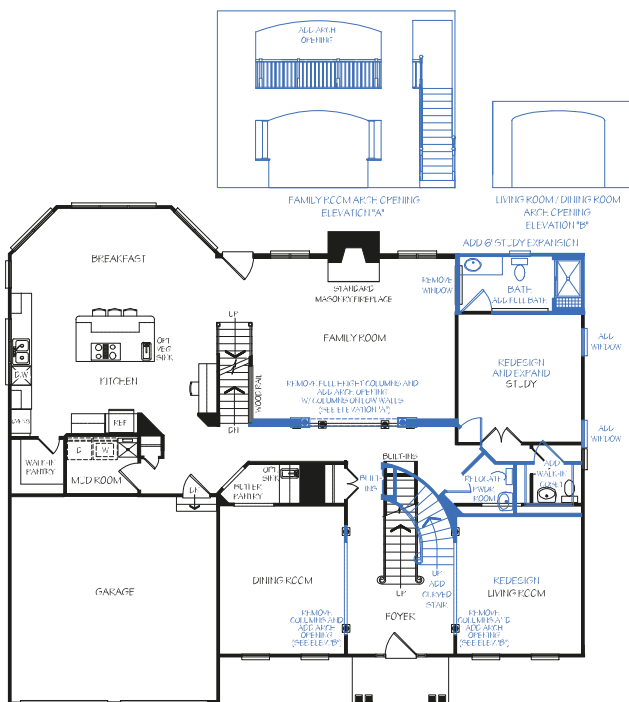

PERSONAL LUXURY ITEMS

- Steam shower with 2 shower heads and marble tiling
- Home theater
- Greenhouse
- Dance studio
- Balcony off the master bedroom
- Custom lighting

In addition to these ideas, you can also visit our online catalog, a resource of hundreds of *Your Home. Your Way* customizations that other Winchester Homes buyers incorporated into their homes. Whether the inspiration comes from you, our designers, or our website, Winchester Homes is always available to support you throughout the process.

Start by speaking with your Community Sales Manager. We look forward to helping you build the home of your dreams.